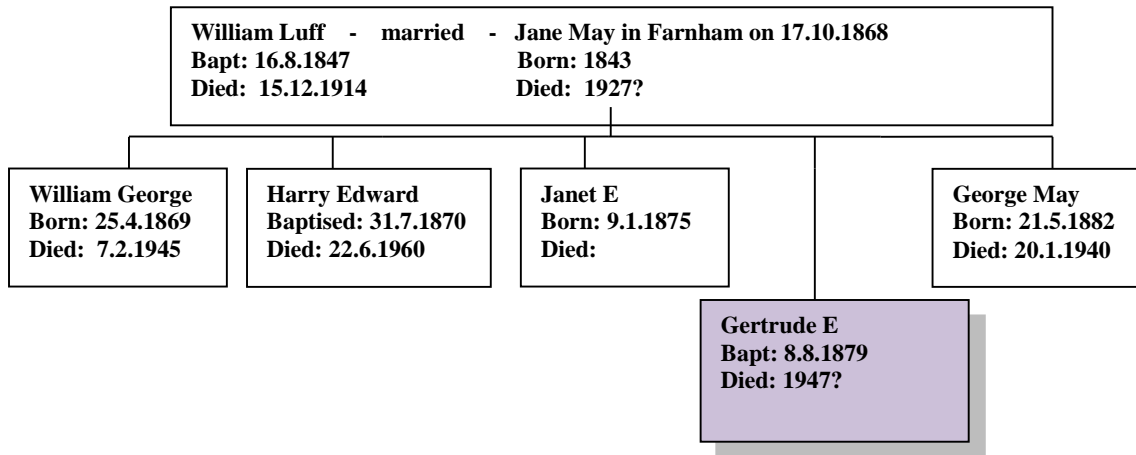

Gertrude E Luff 1880 - 1947?

(The author's 4th Cousin twice removed)
 Web-site: www.mike-jl.co.uk

Family Lineage:

Gertrude Luff was baptized on 8th August, 1879 in Farnham. She is the daughter of William and Jane Luff, who give their address as Hounslow.

Continued.....

The 1881 Census shows Gertrude, aged 1, living with her parents and siblings at No. 3 Woodford Terrace, Isleworth.

Extract from the 1881 Census taken on 3rd/4th April, 1881, in Isleworth, Middlesex