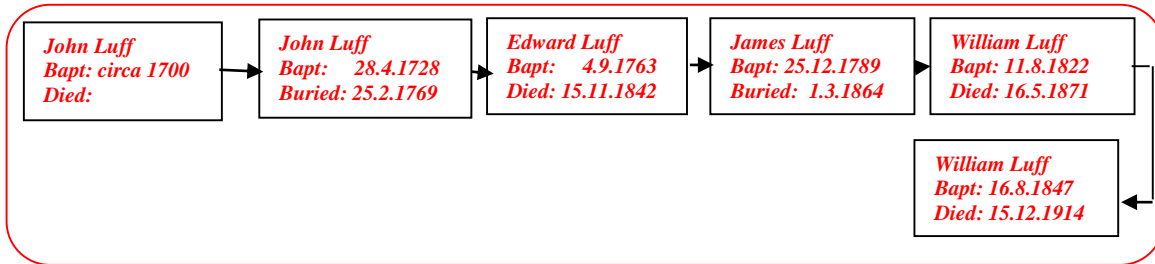

Gertrude E Luff 1880 - 1947?

(The author's 4th Cousin twice removed)
 Web-site: www.mike-jl.co.uk

Family Lineage:

Gertrude Luff was baptized on 8th August, 1879 in Farnham. She is the daughter of William and Jane Luff, who give their address as Hounslow.

Continued.....

The 1881 Census shows Gertrude, aged 1, living with her parents and siblings at No. 3 Woodford Terrace, Isleworth.

Extract from the 1881 Census taken on 3rd/4th April, 1881, in Isleworth, Middlesex